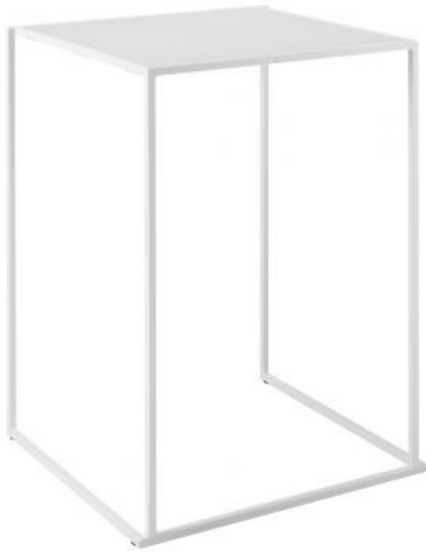

NEW

BT16 - QUADRUM 110 - WHITE / WHITE

An elegant tall table, perfect for displaying items, working with a laptop, casual meetings or as a coffee/drinks table.

DIMENSIONS

-  Length/Dept 80 cm
-  Width 80 cm
-  Height 108 cm

COLOUR

Similar To RAL	9016	Frame	laquered metal
Product description			
WE HAVE MATCHING COFFEE TABLES; SEE "FAMILY" BELOW			
Stackable	× No	Swivel	× No
Lockable	× No	Linkable	× No
Illuminated	× No	LED	× No
Can Be Customized	× No	Sustainable	× No
Has Plug	× No	Length/Dept	80 cm
Width	80 cm	Height	108 cm
Color	White	Color	White
Color Name	White / White	Similar To RAL	9016
Frame	laquered metal	Frame Color	White
New	✓ Yes		